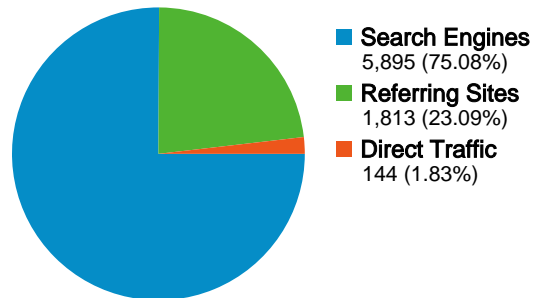

Traffic Sources Overview