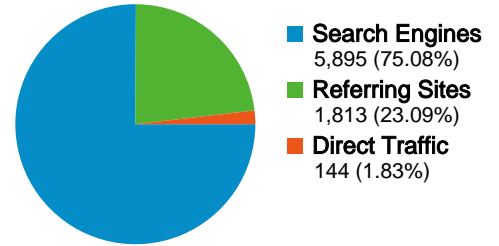

Pages on this site were viewed a total of 14,751 times

 14,751 Pageviews

 11,320 Unique Views

 73.71% Bounce Rate

All traffic sources sent a total of 7,852 visits

-  1.83% Direct Traffic
-  23.09% Referring Sites
-  75.08% Search Engines