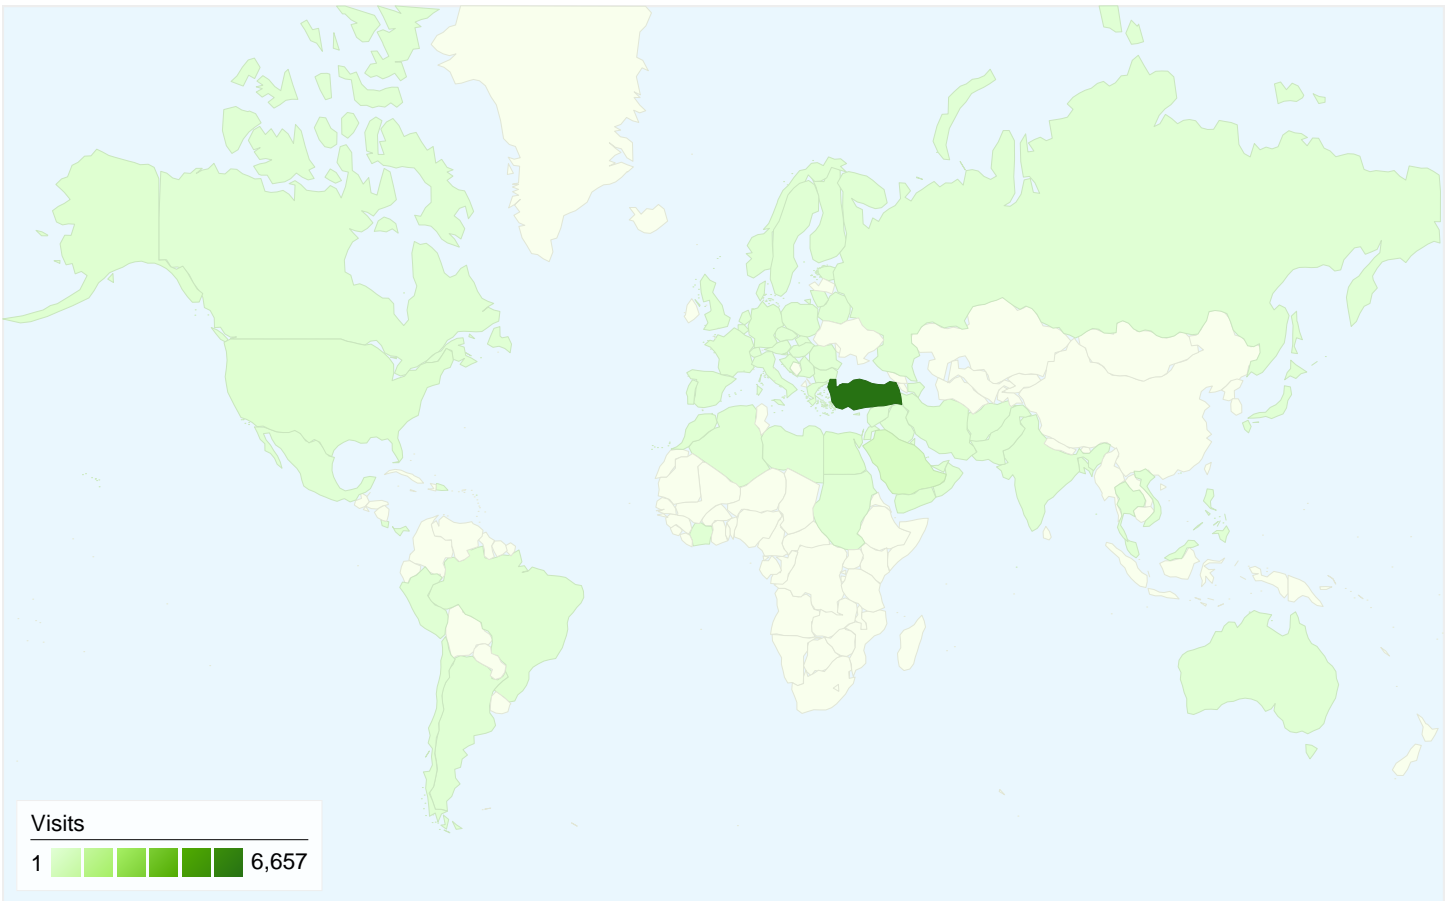

## Traffic Sources Overview

All traffic sources sent a total of 7,852 visits

-  1.83% Direct Traffic
-  23.09% Referring Sites
-  75.08% Search Engines

## Top Traffic Sources

Sources	Visits	% visits	Keywords	Visits	% visits
google (organic)	5,868	74.73%	çevre kirliliği nedir	410	6.96%
linux.com (referral)	1,088	13.86%	fosil yakıtlar	377	6.40%
r10.net (referral)	187	2.38%	nesli tükenen canlılar	229	3.88%
(direct) ((none))	144	1.83%	www.r10.net küresel ısınmaya	190	3.22%
images.google.com.tr (referral)	72	0.92%	fosil yakıtları	175	2.97%

## 7,852 visits came from 76 countries/territories