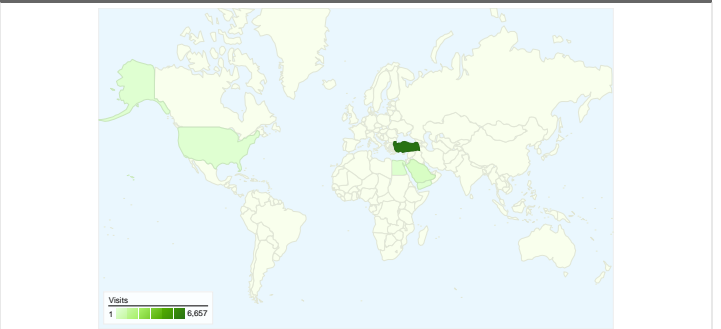

Map Overlay world